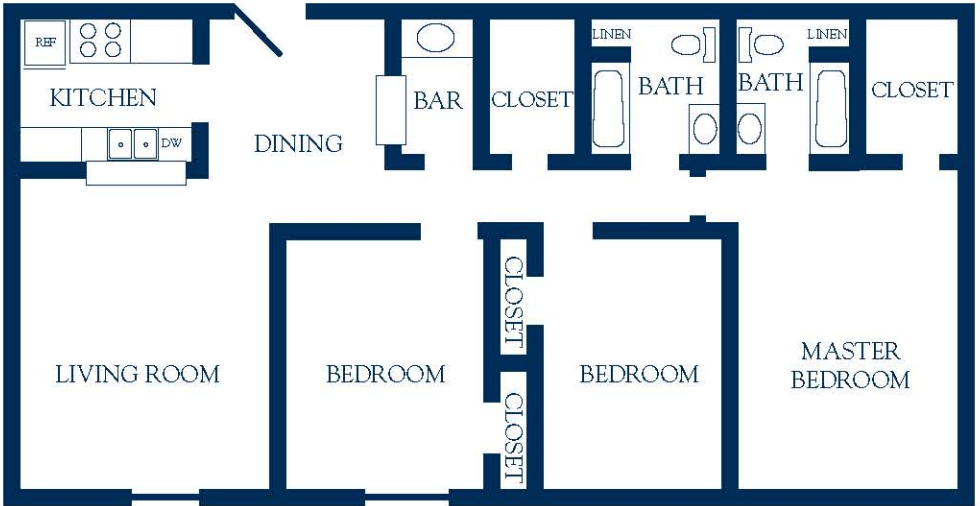

TOWNE • PLAZA

A P A R T M E N T S

G

THREE BEDROOM
1305 - 1365 sq. feet

4655 WILD INDIGO
HOUSTON, TEXAS 77027

713-621-7880 T

713-621-7885 F

WWW.TOWNEPLAZAAPARTMENTS.COM